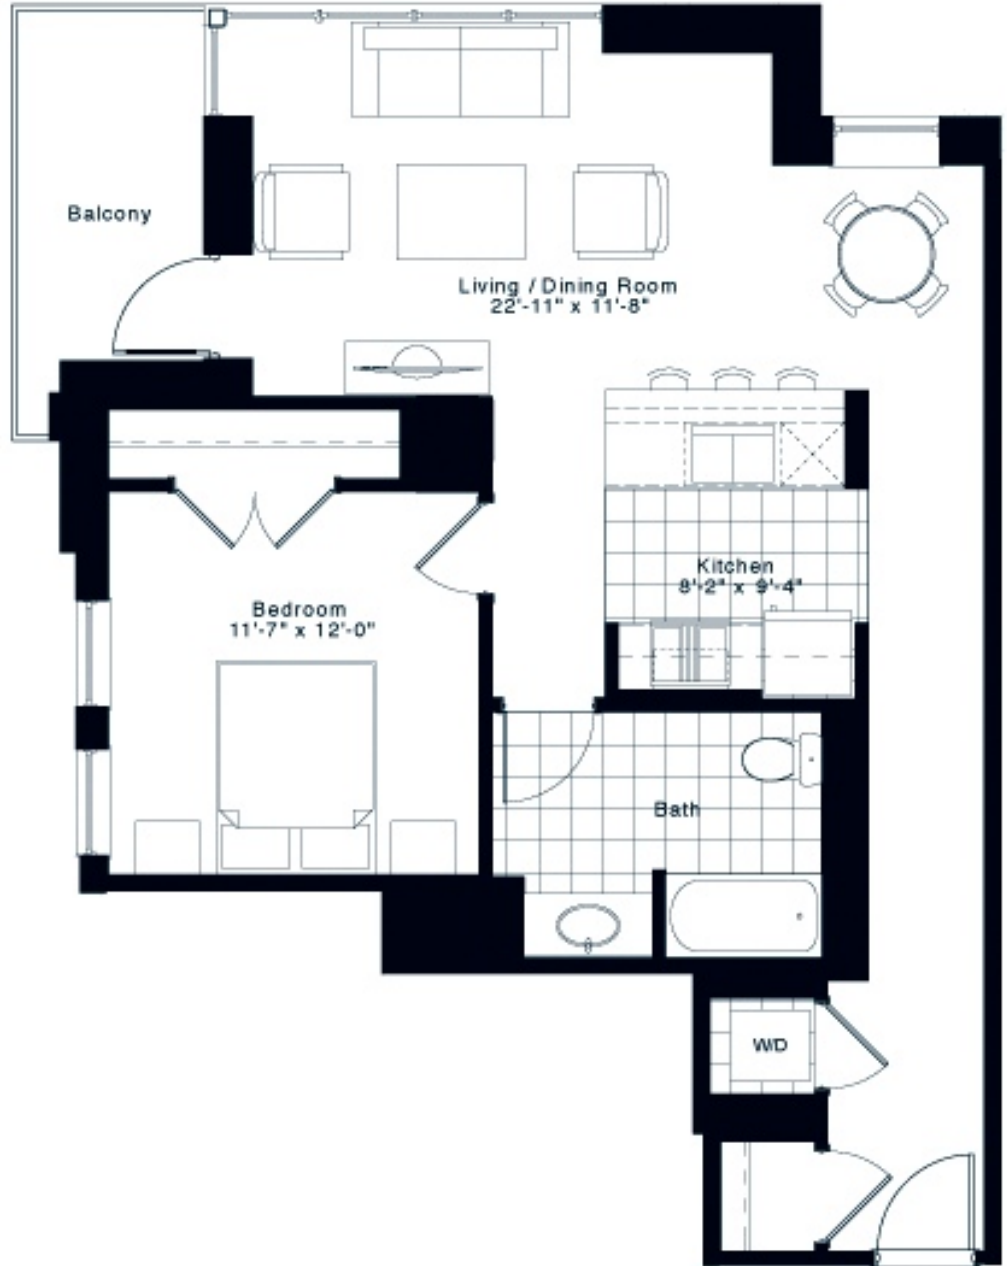

Floor Plans

WEST TOWER
RESIDENCE PLAN 01

1 Bedroom
1 Bath
855 - 868 Square Feet

Floor Plans

Studio
1 Bath
563 - 595 Square Feet